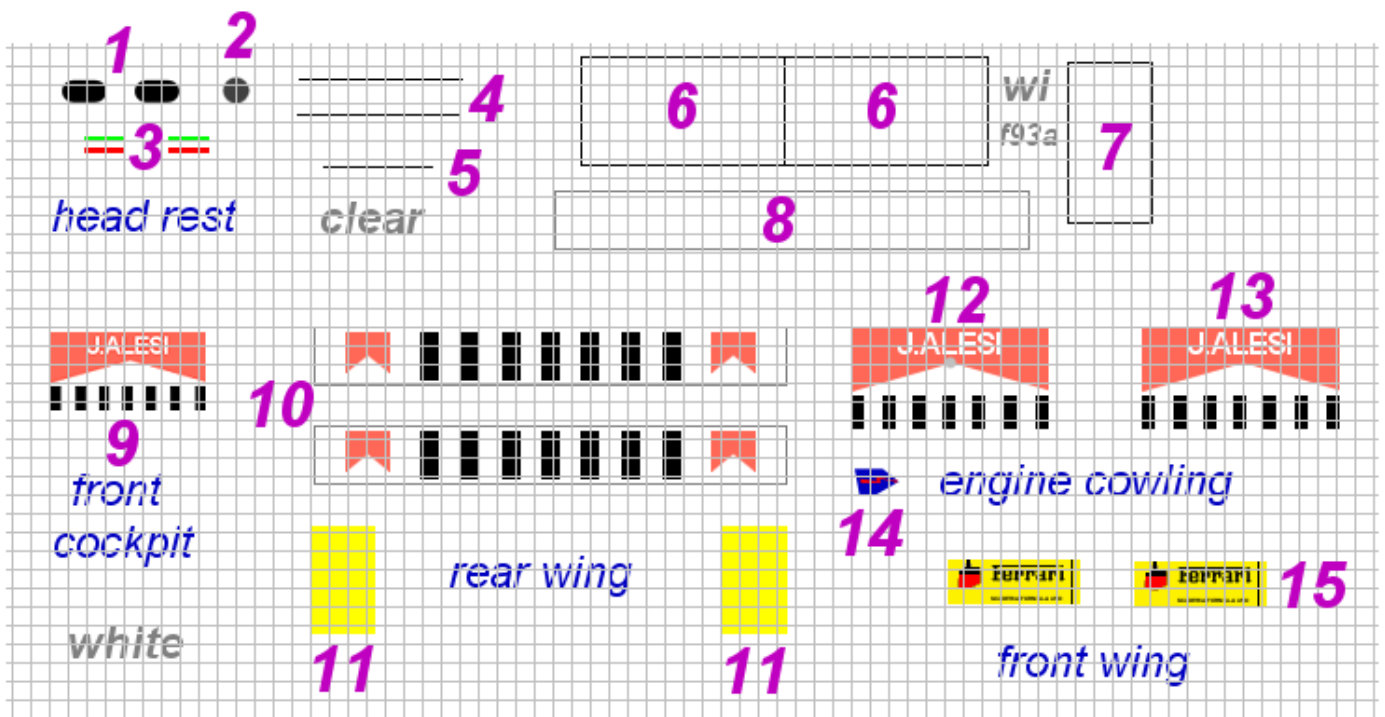

**Ferrari F93A – Alési**  
**German GP 1993**  
**Réf S26D356**  
**Pour base Fabbri 1:43**  
**A découper / To cut out**

**La planche de decals / The decal set**

***Derrière l'aile arrière : decals 8+10***  
***At the back of the rear wing : decals 8+10***

## ***British GP***

# ***The Fabbri model with decals for the German 1993 GP***