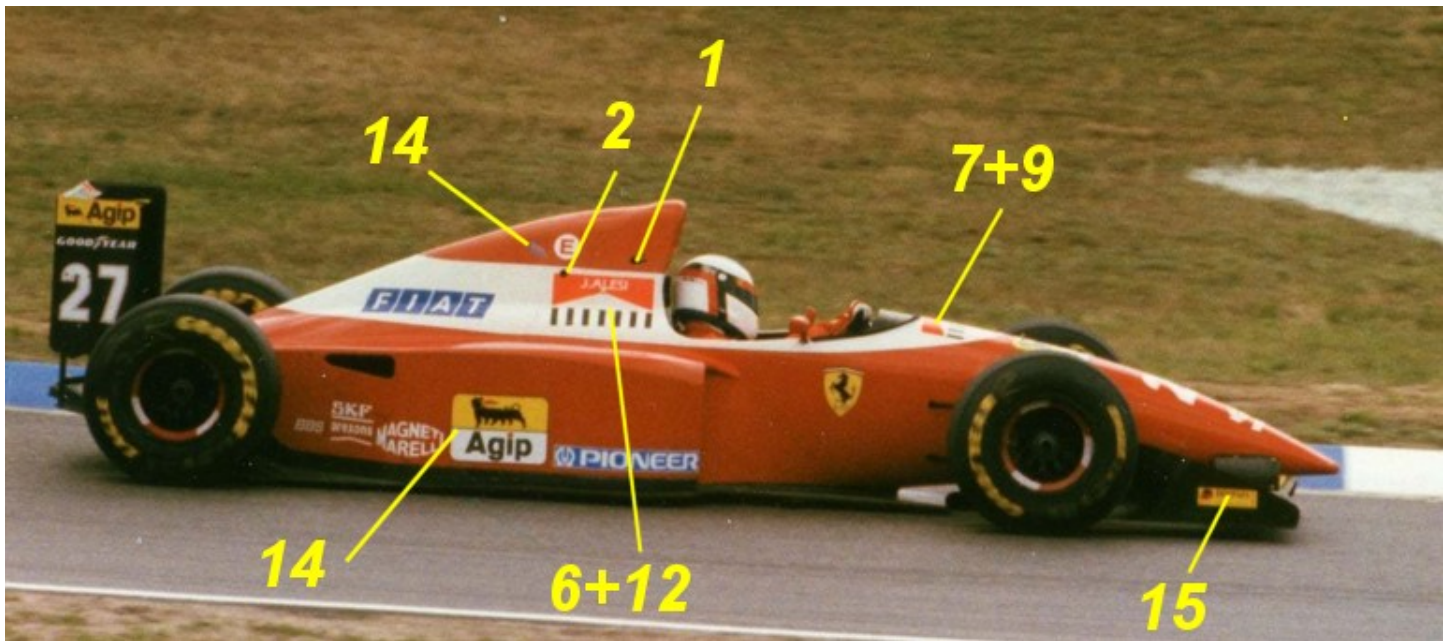

**Ferrari F93A – Alési**  
**German GP 1993**  
**Réf S26D356**  
**Pour base Fabbri 1:43**  
**A découper / To cut out**

**La planche de decals / The decal set**

***Derrière l'aile arrière : decals 8+10***  
***At the back of the rear wing : decals 8+10***

## ***British GP***

# ***The Fabbri model with decals for the German 1993 GP***