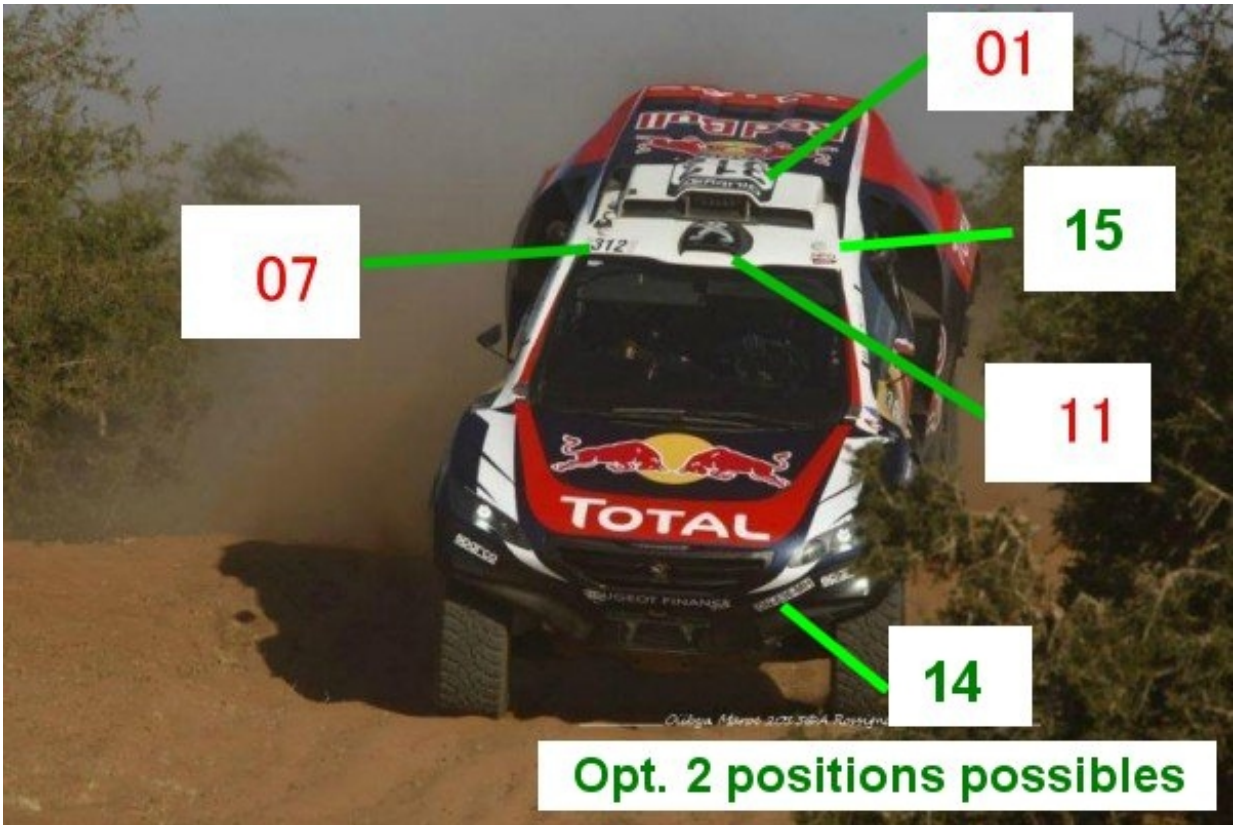

Peugeot 2008 DKR Loeb / Elena - Rallye du Maroc 2015

Decals S26D001 version 2 (25/7/2019)

08

18