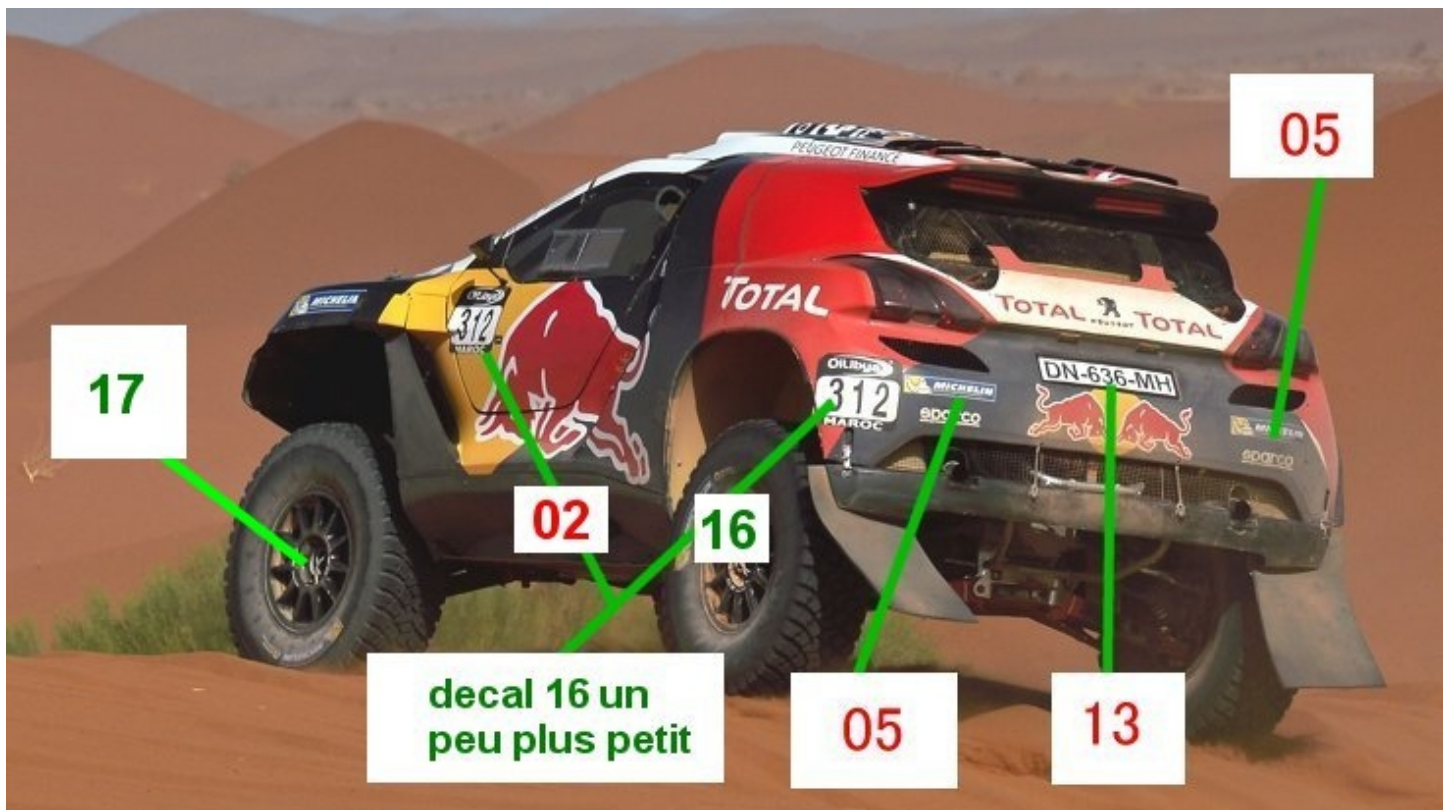

Peugeot 2008 DKR Loeb / Elena - Rallye du Maroc 2015

Decals S26D001 version 2 (25/7/2019)

08

18